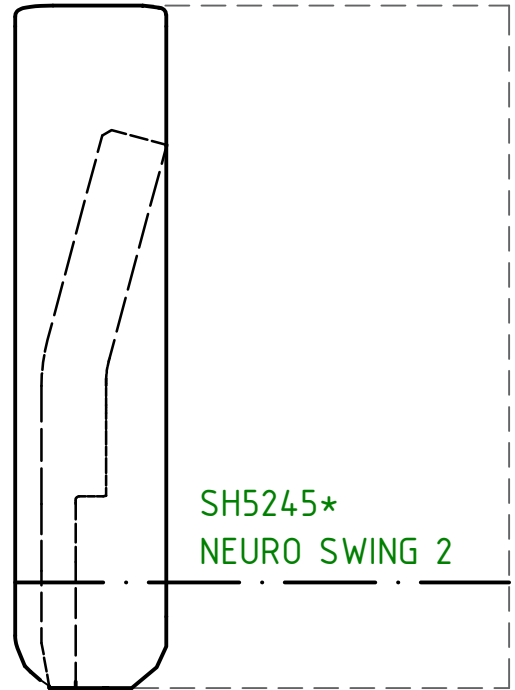

NEURO SWING 2, 20 mm

— · — Gelenkachse/Joint axis

- - - - - Schnittlinie/Cutting line

150 mm

SH5205*
NEURO SWING 2

SH5245*
NEURO SWING 2

SH5225*
NEURO SWING 2